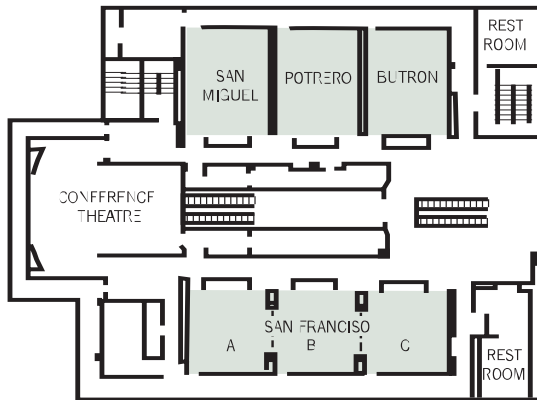

## DIRECTIONS

From San Francisco Int'l Airport (20 min.): Take 101 North toward the Bay Bridge. Take 4th St. exit, proceed 1 block to 3rd St. and turn left. Proceed to Sutter St. and turn left. Take Sutter St. to Stockton St. and turn left.

TERRACE LEVEL

THEATRE LEVEL

SECOND FLOOR

BALLROOM LEVEL