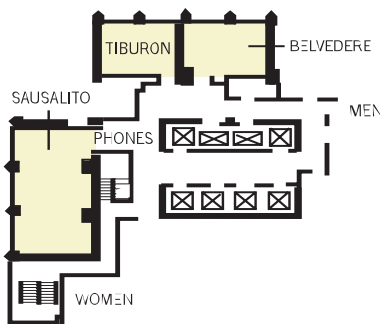

## DIRECTIONS

From San Francisco Int'l Airport (20 min.): Take 101 North toward the Bay Bridge. Take 4th St. exit, proceed 1 block to 3rd St. and turn left. Proceed to Sutter St. and turn left. Take Sutter St. to Stockton St. and turn left.

TERRACE LEVEL

THEATRE LEVEL

SECOND FLOOR

BALLROOM LEVEL